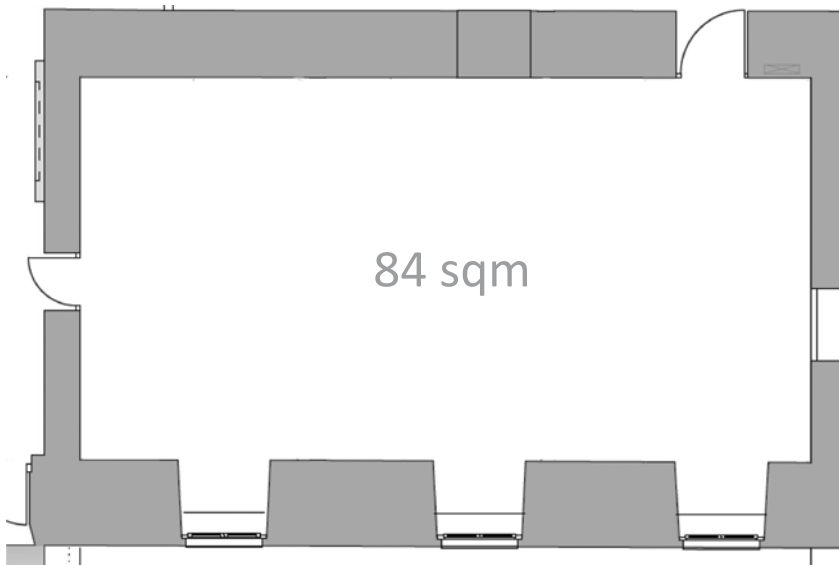

AMMERTAL

Size

Space: 84 sqm

Length: 12 m

Width: 7 m

Height: 4 m

30

26