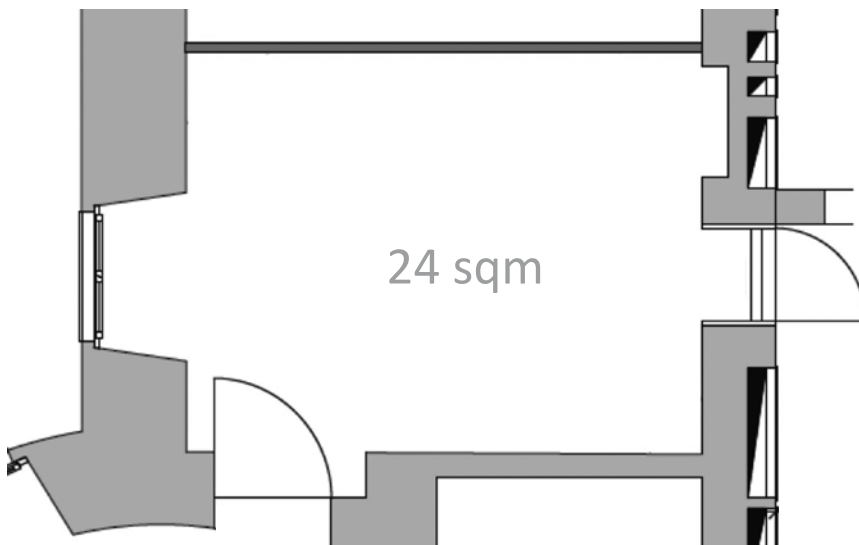

HERZOGSTAND

Size

Space: 24 sqm

Length: 4 m

Width: 6 m

Height: 4 m

8

10