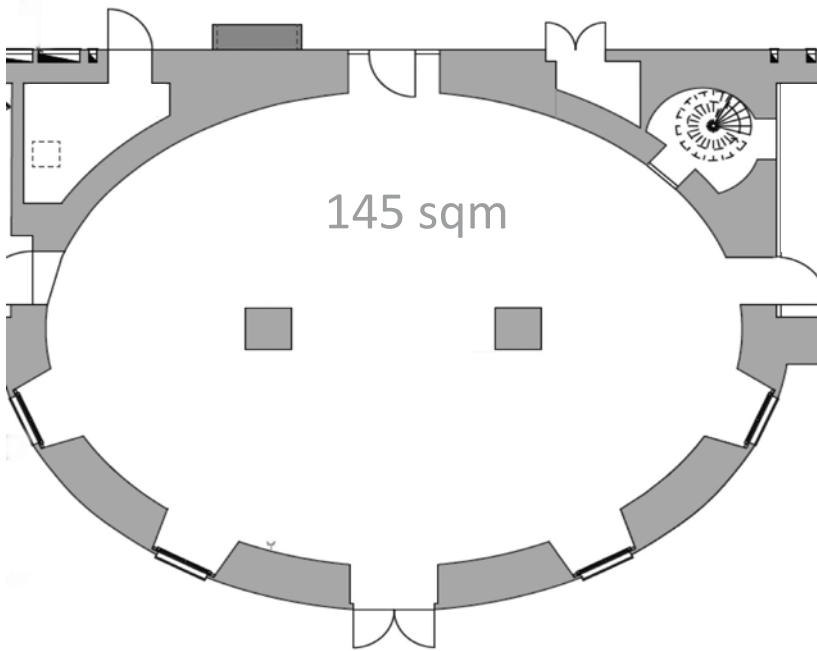

OVAL

Size

Space: 145 sqm

Length: 15 m

Width: 11,5 m

Height: 4 m

30

64